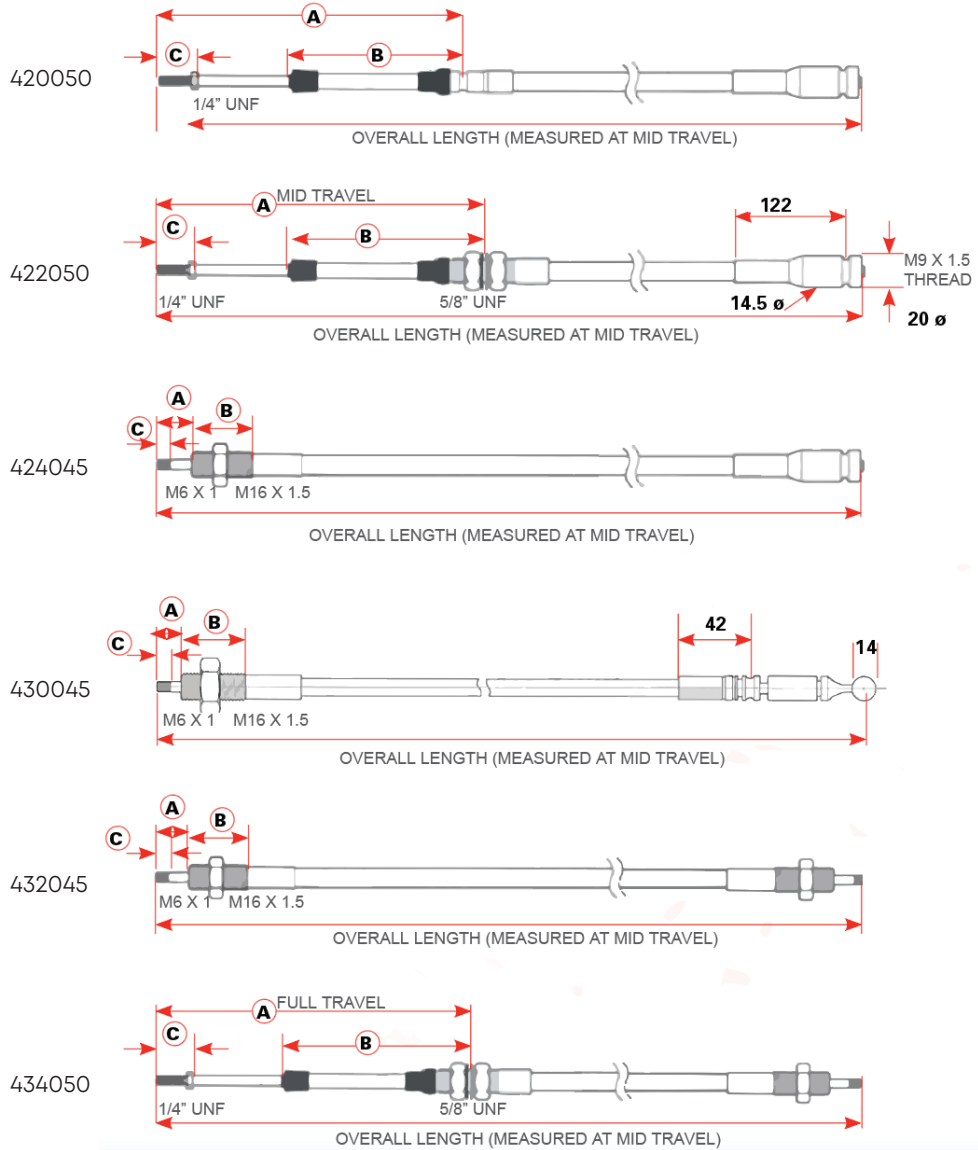

FACT SHEET

Remote Valve Control Cable

Part Number	Description	"A" at mid travel mm	"B" mm	"C" mm
420050	RVC Clamp Hub	142	86	25
422050	RVC Bulkhead Hub	160	81	25
424045	RVC Universal Hub	29	71	12
430045	RVC Ball Type	23	71	12
432045	RVC Universal both end	27	71	12
434050	RVC Universal / Bulkhead	145	89	25

Where XXXX is overall length in centimetres